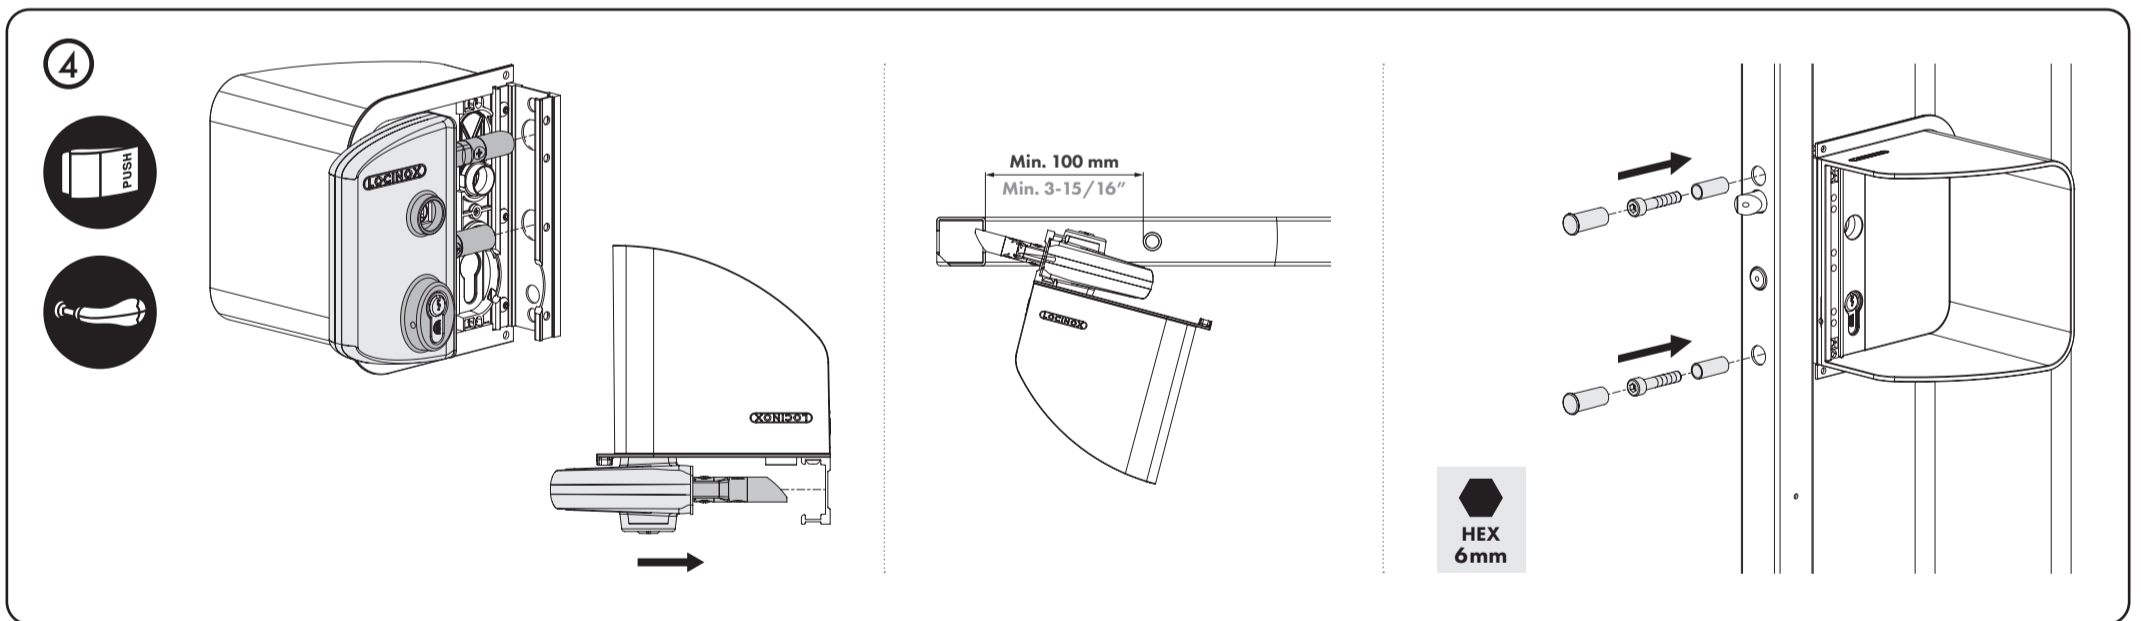

SHROUD-SA

SHROUD-LA-Z

3006PUSH

3006C-2 / KIDLOC-2 / 3006R-2

7 40 mm (1-9/16")

7 50 mm (2")

7 60 mm (2-3/8")

8
A