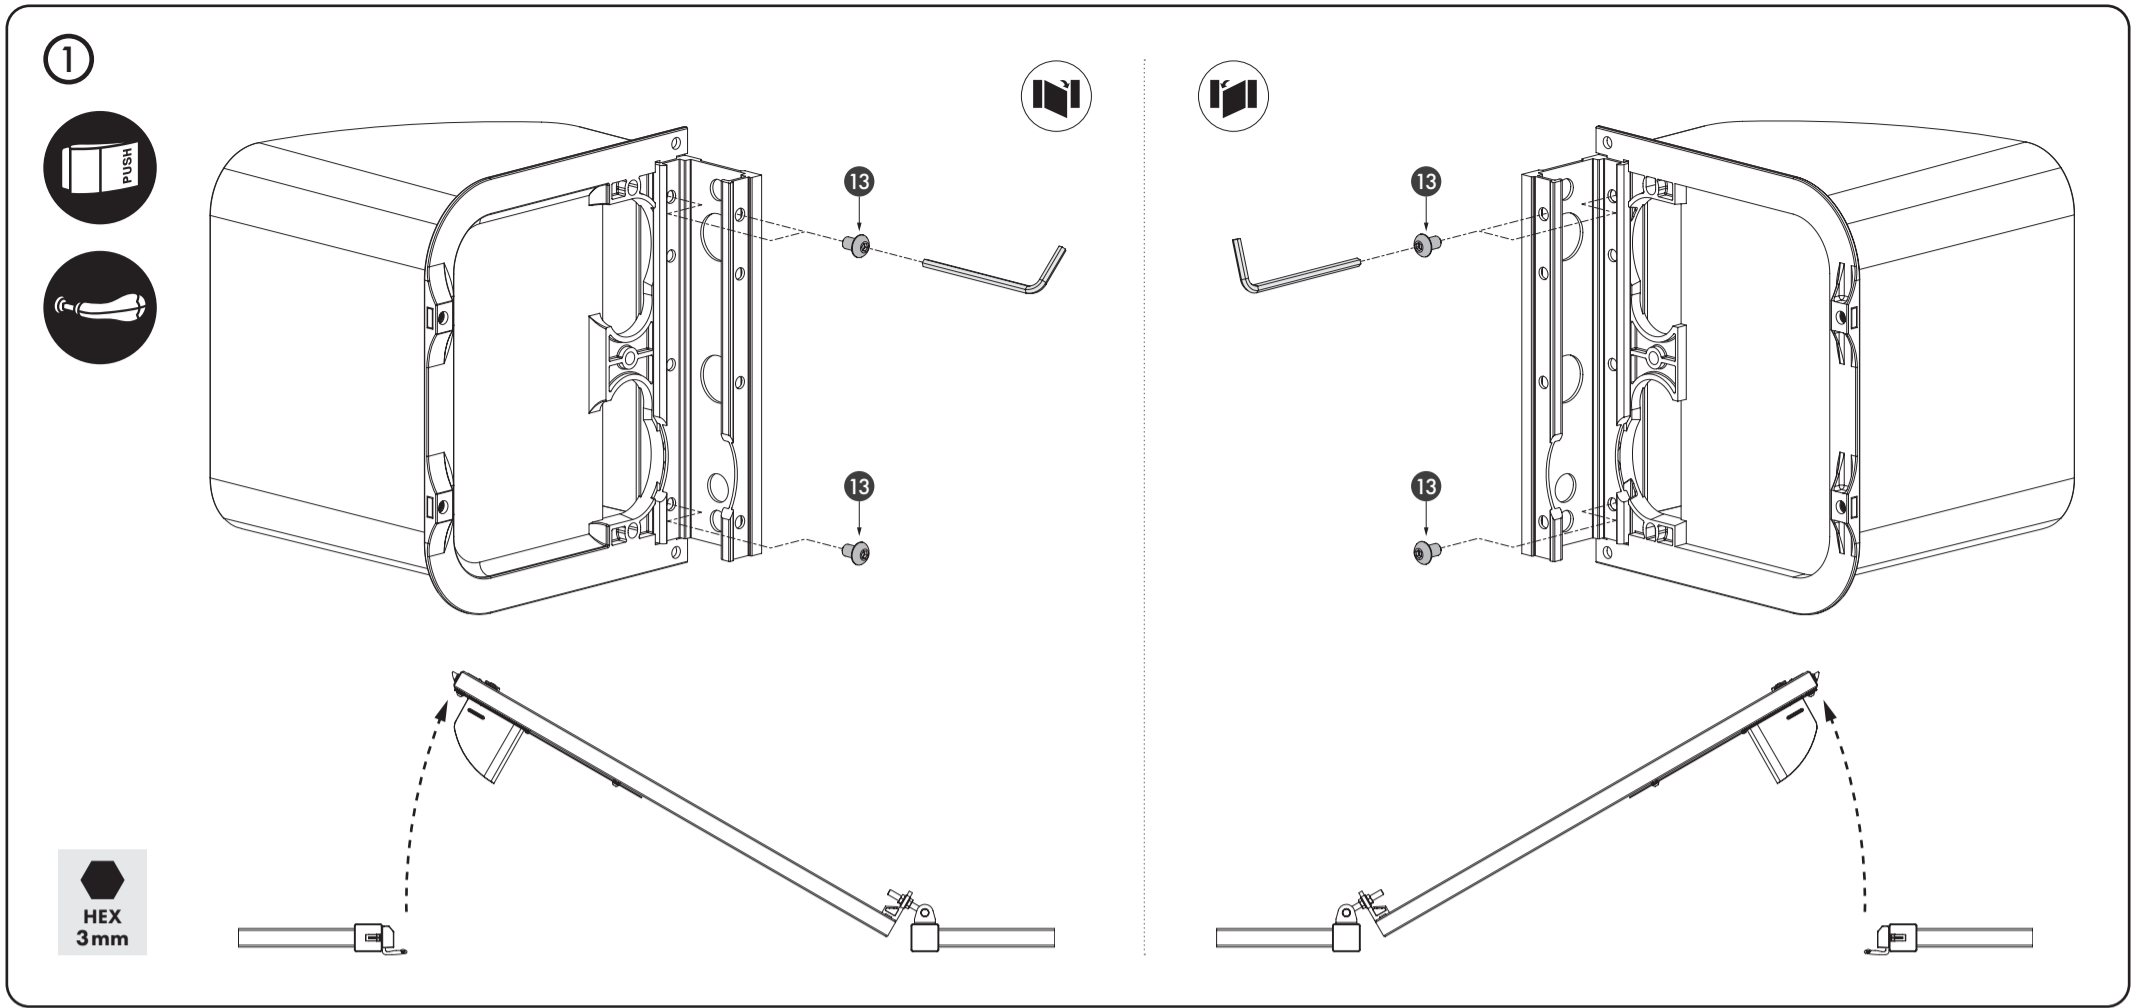

SHROUD-SA

SHROUD-LA-Z

3006PUSH

3006C-2 / KIDLOC-2 / 3006R-2

7 40 mm (1-9/16")

7 50 mm (2")

7 60 mm (2-3/8")

8
A