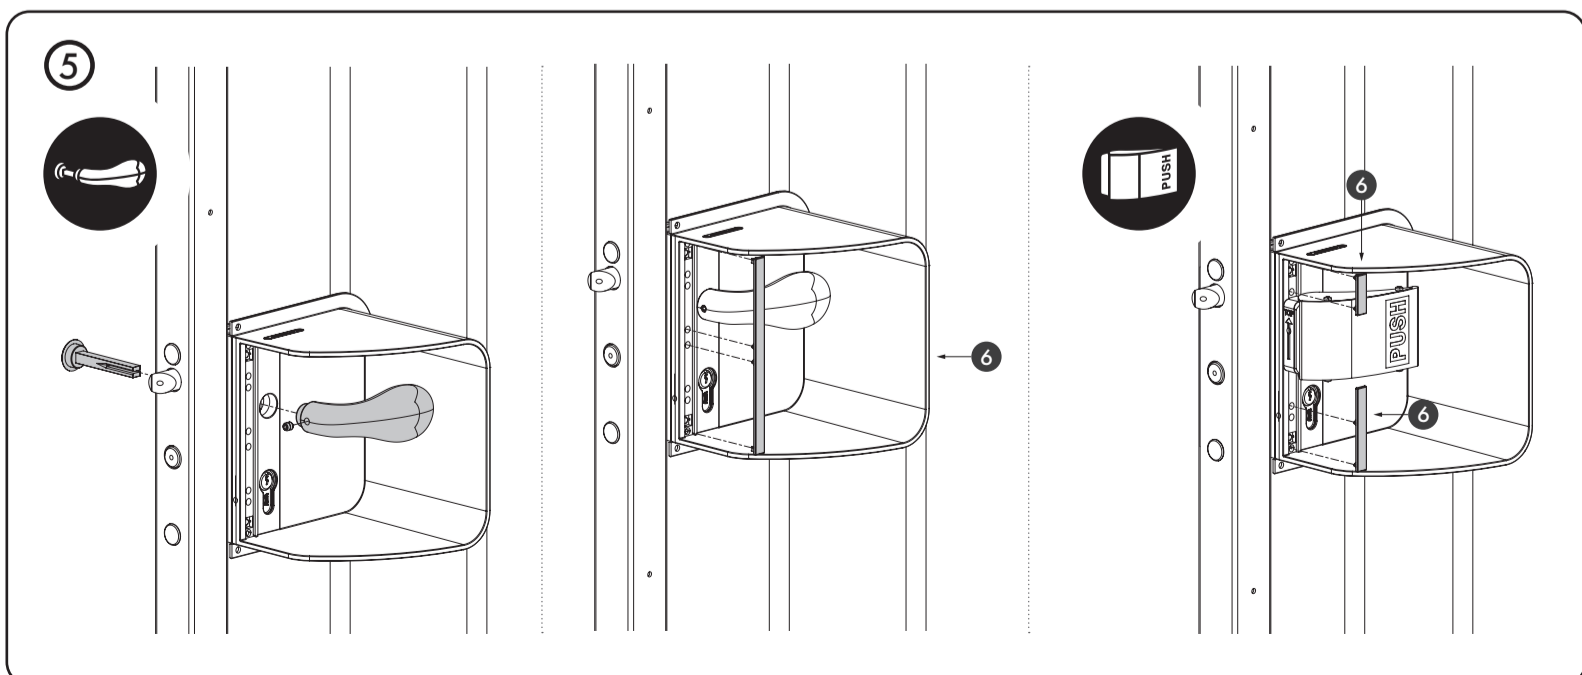

SHROUD-SA

SHROUD-LA-Z

3006PUSH

3006C-2 / KIDLOC-2 / 3006R-2

7 40 mm (1-9/16")

7 50 mm (2")

7 60 mm (2-3/8")

8
A