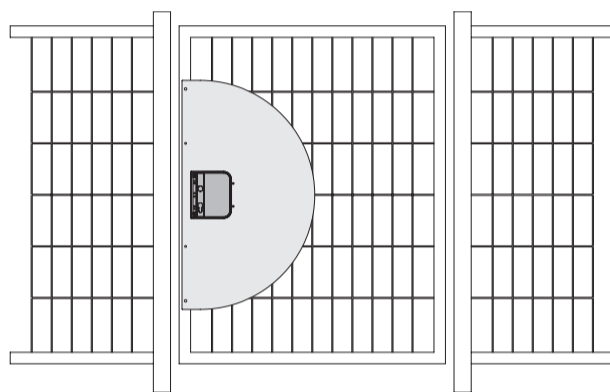

SHROUD-LA-P

SHROUD-LA-P