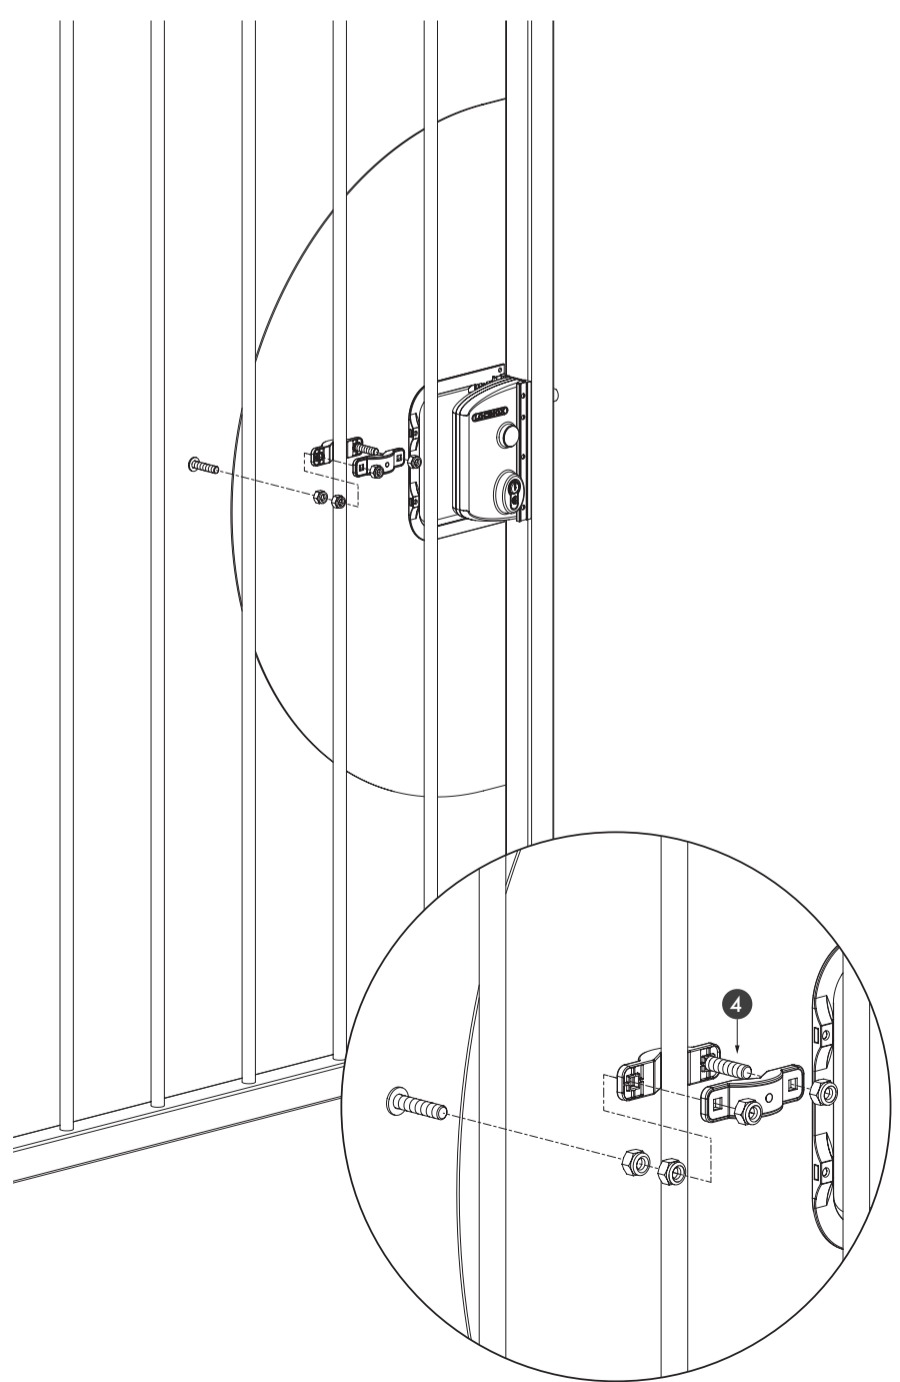

HEX
5mm

	13
□40	M5 x 8 mm M5 x 5-16"
□50	M5 x 12 mm M5 x 1/2"
□60	M5 x 16 mm M5 x 5/8"

9