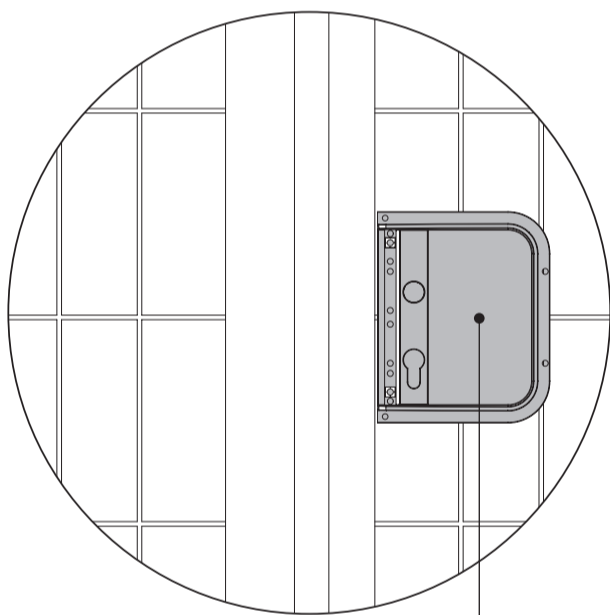

? LOCINOX HQ

? LOCINOX USA

www.locinox.com

+32 56 77 27 66

help@locinox.com

www.locinox.com/shroud-la
www.locinox.com/shroud-sa

www.locinoxusa.com

877-LOCINOX

helpusa@locinox.com

www.locinoxusa.com/shroud-la
www.locinoxusa.com/shroud-sa

SHROUD-LA-Z

SHROUD-LA-Z