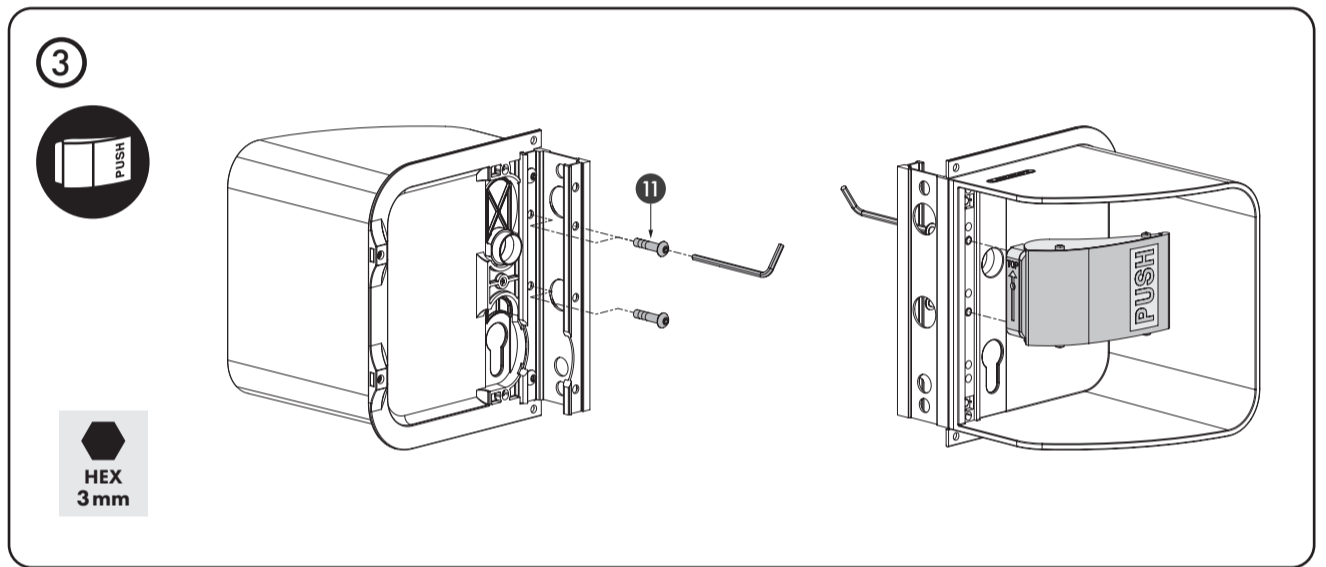

SHROUD-SA

SHROUD-LA-Z

3006PUSH

3006C-2 / KIDLOC-2 / 3006R-2

7 40 mm (1-9/16")

7 50 mm (2")

7 60 mm (2-3/8")

8
A