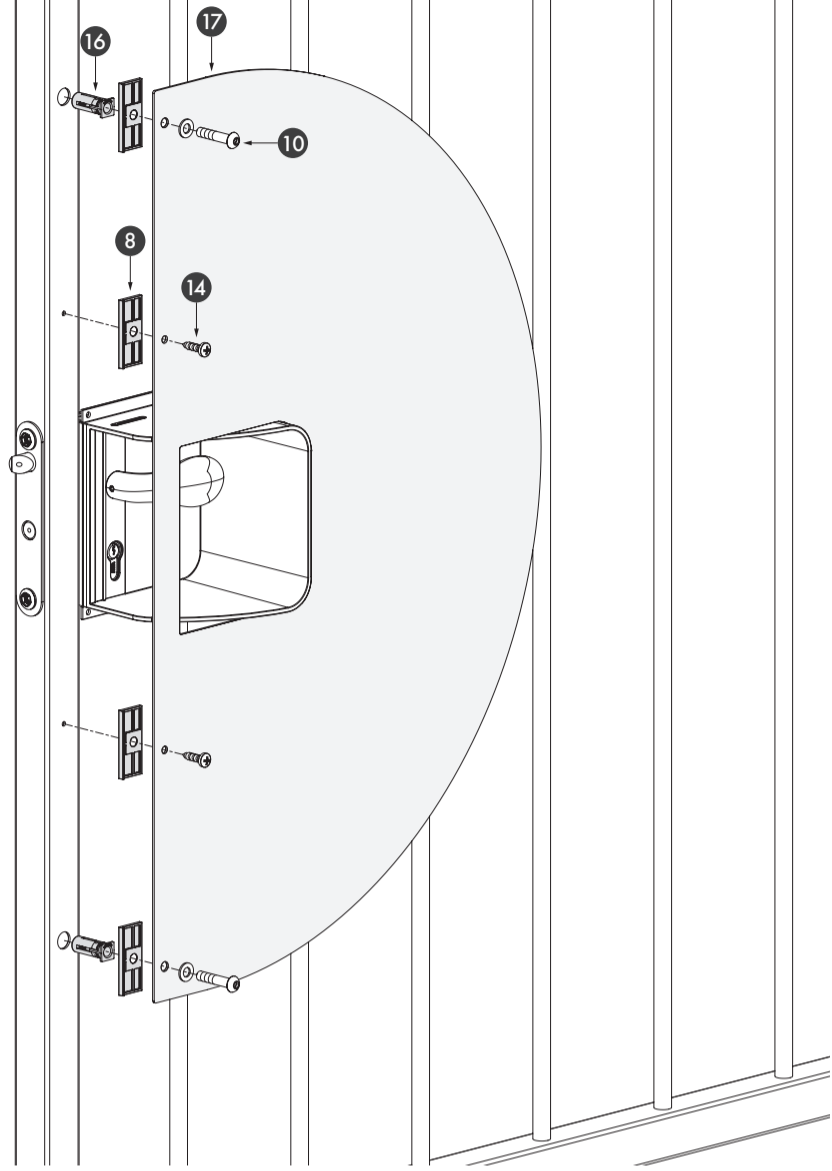

SHROUD-SA

SHROUD-LA-Z

3006PUSH

3006C-2 / KIDLOC-2 / 3006R-2

7 40 mm (1-9/16")

7 50 mm (2")

7 60 mm (2-3/8")

8
A