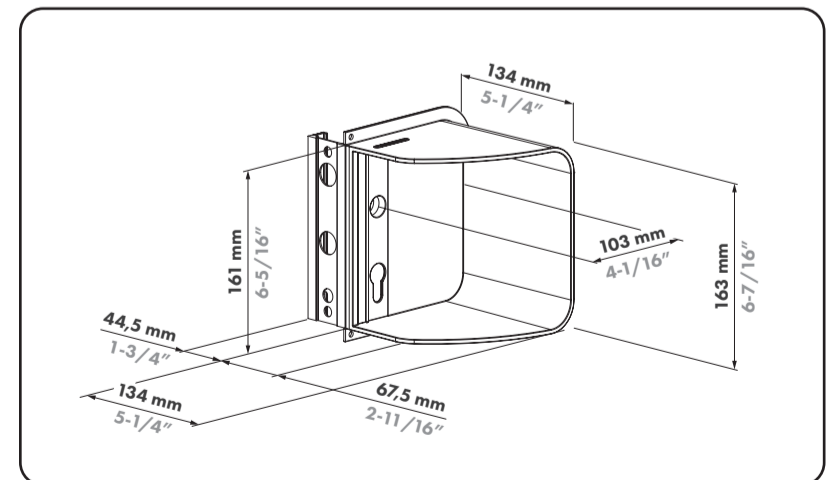

SHROUD-SA

SHROUD-LA-Z

3006PUSH

3006C-2 / KIDLOC-2 / 3006R-2

7 40 mm (1-9/16")

7 50 mm (2")

7 60 mm (2-3/8")

8
A