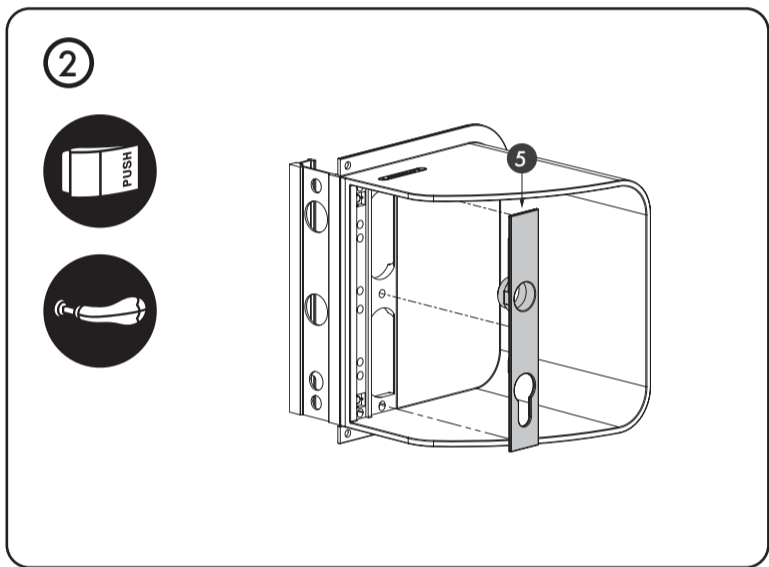

SHROUD-SA

SHROUD-LA-Z

3006PUSH

3006C-2 / KIDLOC-2 / 3006R-2

7 40 mm (1-9/16")

7 50 mm (2")

7 60 mm (2-3/8")

8
A