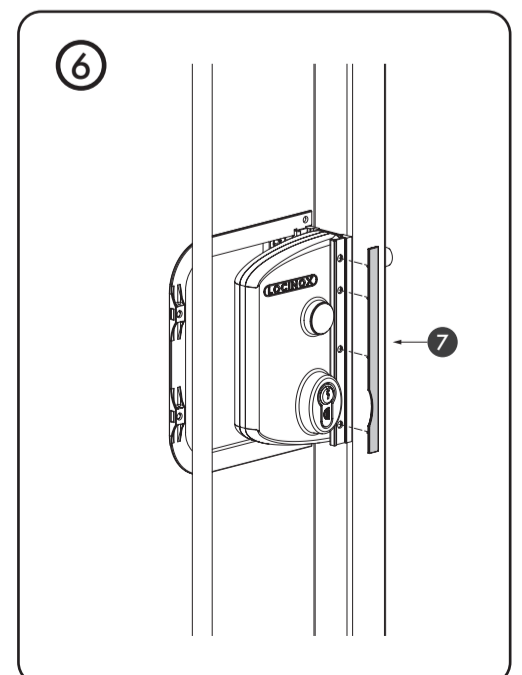

SHROUD-SA

SHROUD-LA-Z

3006PUSH

3006C-2 / KIDLOC-2 / 3006R-2

7 40 mm (1-9/16")

7 50 mm (2")

7 60 mm (2-3/8")

8
A