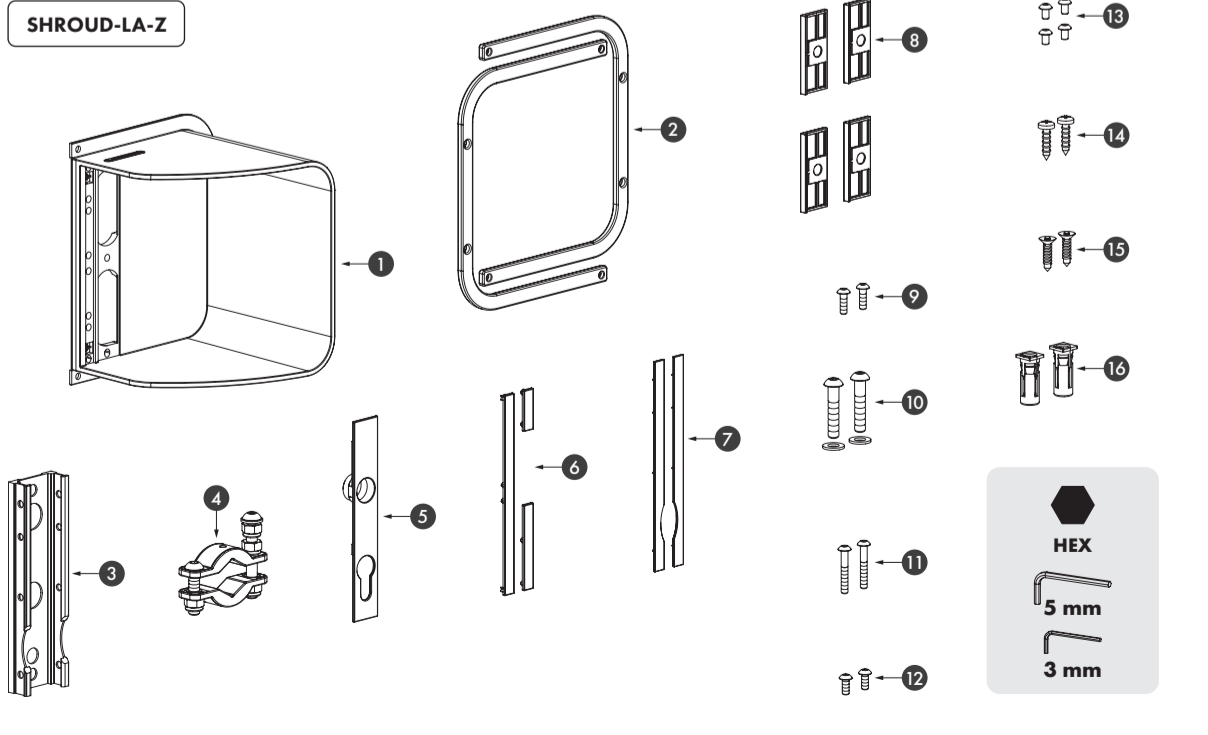

SHROUD-SA

SHROUD-LA-Z

3006PUSH

3006C-2 / KIDLOC-2 / 3006R-2

7 40 mm (1-9/16")

7 50 mm (2")

7 60 mm (2-3/8")

8
A