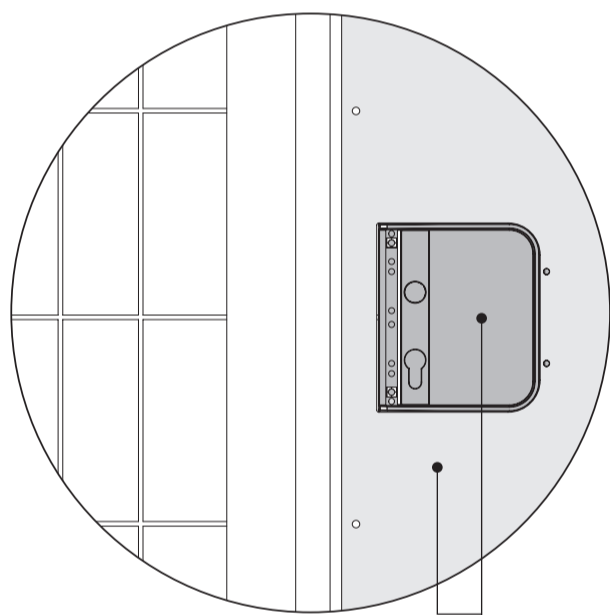

SHROUD-LA-P

SHROUD-LA-P