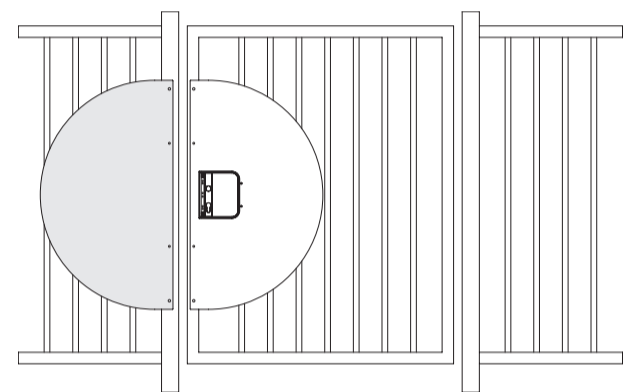

SHROUD-SA

SHROUD-LA-P

SHROUD-SA