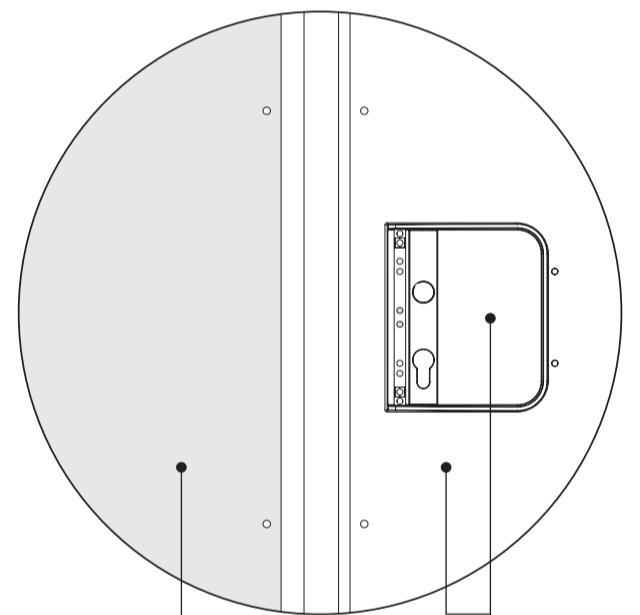

SHROUD-SA

SHROUD-LA-P

SHROUD-SA